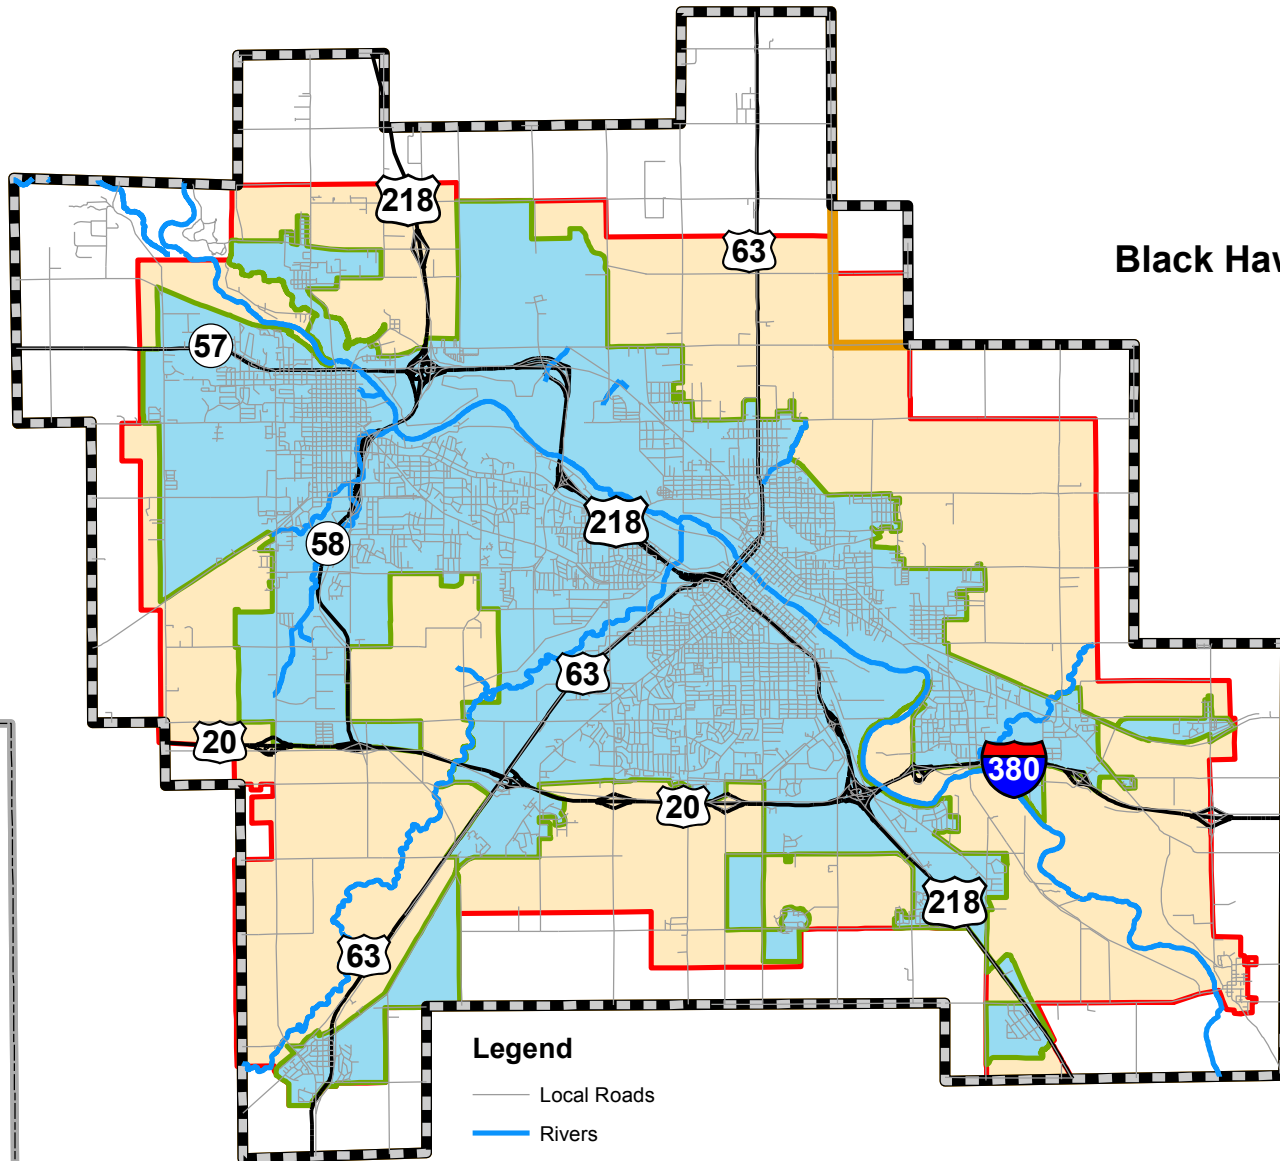

Waterloo Metropolitan Area (INRCOG)

Butler County

Black Hawk County

Grundy County

Legend

- Local Roads
- Rivers
- Primary Roads
- Current Waterloo MPO Boundary
- Previous MPO Boundary
- 2010 Waterloo Urbanized Area
- 2013 FHWA Urban Area Boundary (UAB)
- County Boundary