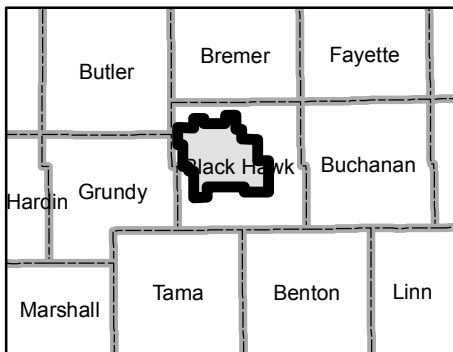

Waterloo Metropolitan Area (INRCOG)

Butler County

Black Hawk County

Grundy County

Legend

- Local Roads
- Rivers
- Primary Roads
- Current Waterloo MPO Boundary
- Previous MPO Boundary
- 2010 Waterloo Urbanized Area
- 2013 FHWA Urban Area Boundary (UAB)
- County Boundary